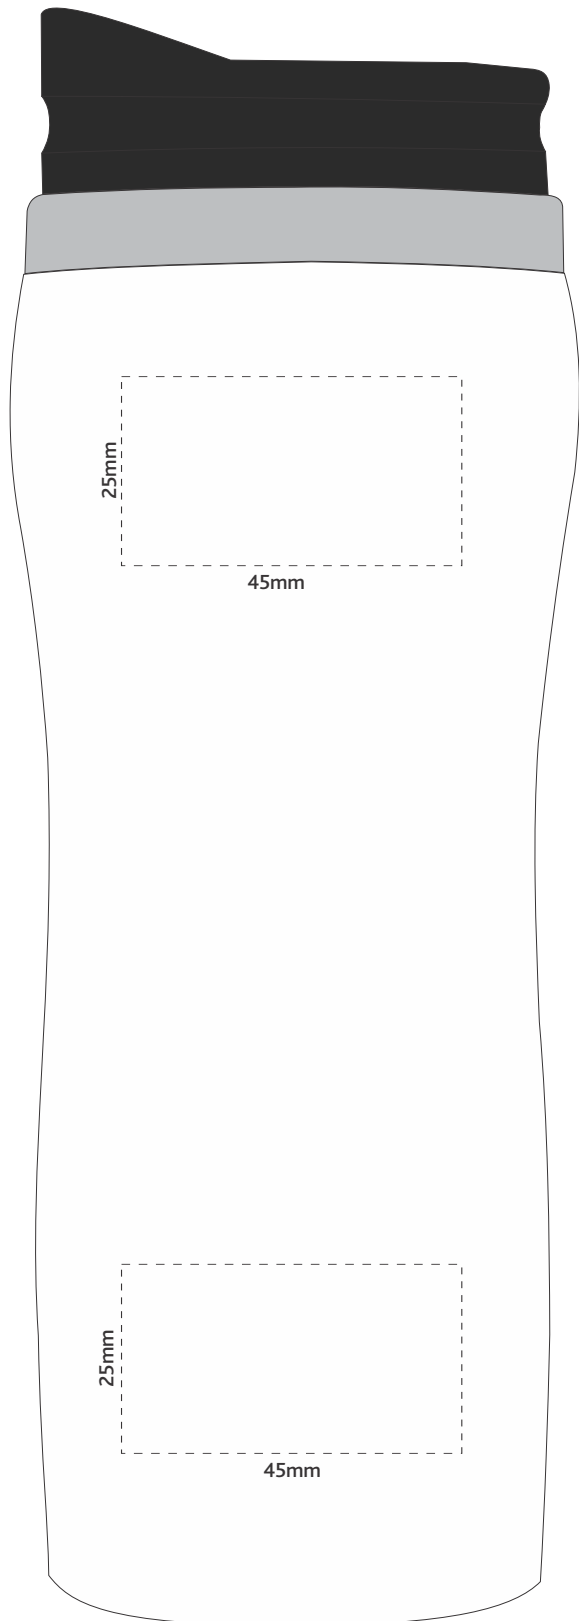

Actual Size: 100% when viewed on A4 paper

Pad Print

Actual Size: 100% when viewed on A4 paper

Laser Engraving

Coloured mugs will
Engrave to Chrome Finish

Stainless mug will
Engrave to Natural Etch Finish