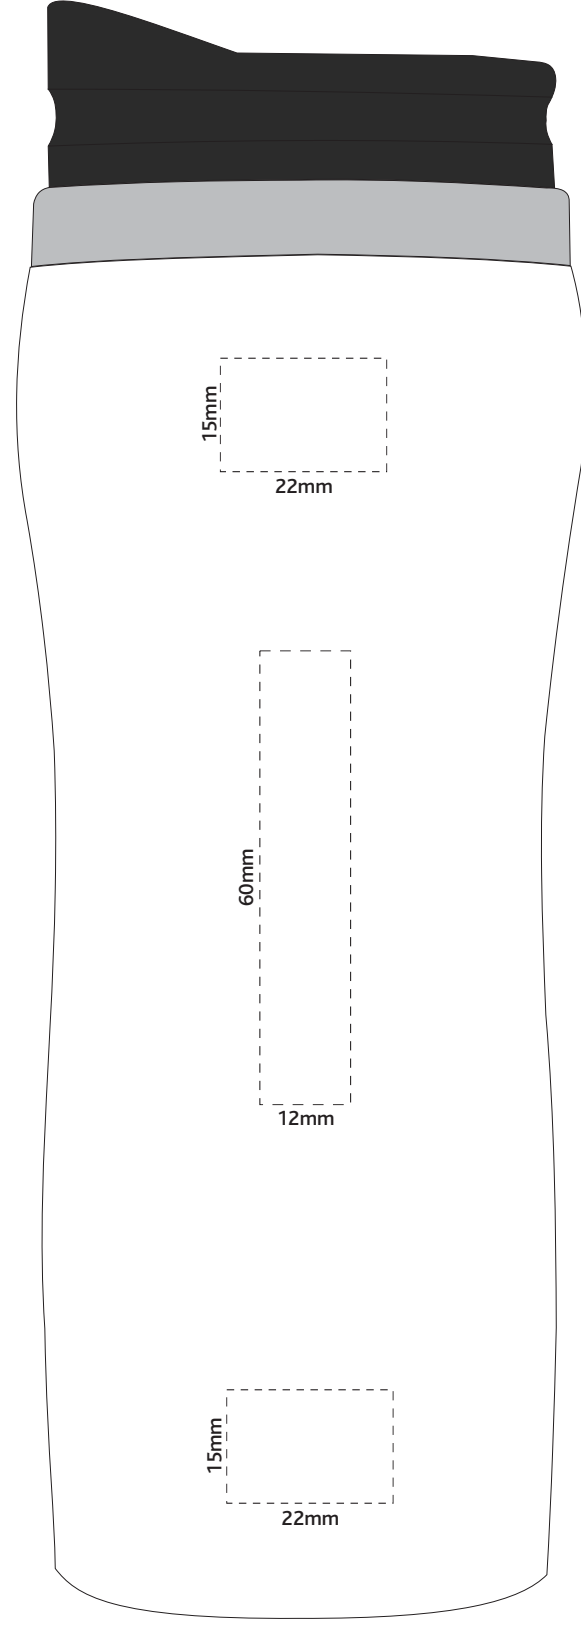

Print

Print

Laser Engraving

Coloured mugs will Engrave to Chrome Finish

Stainless mug will Engrave to Natural Etch Finish