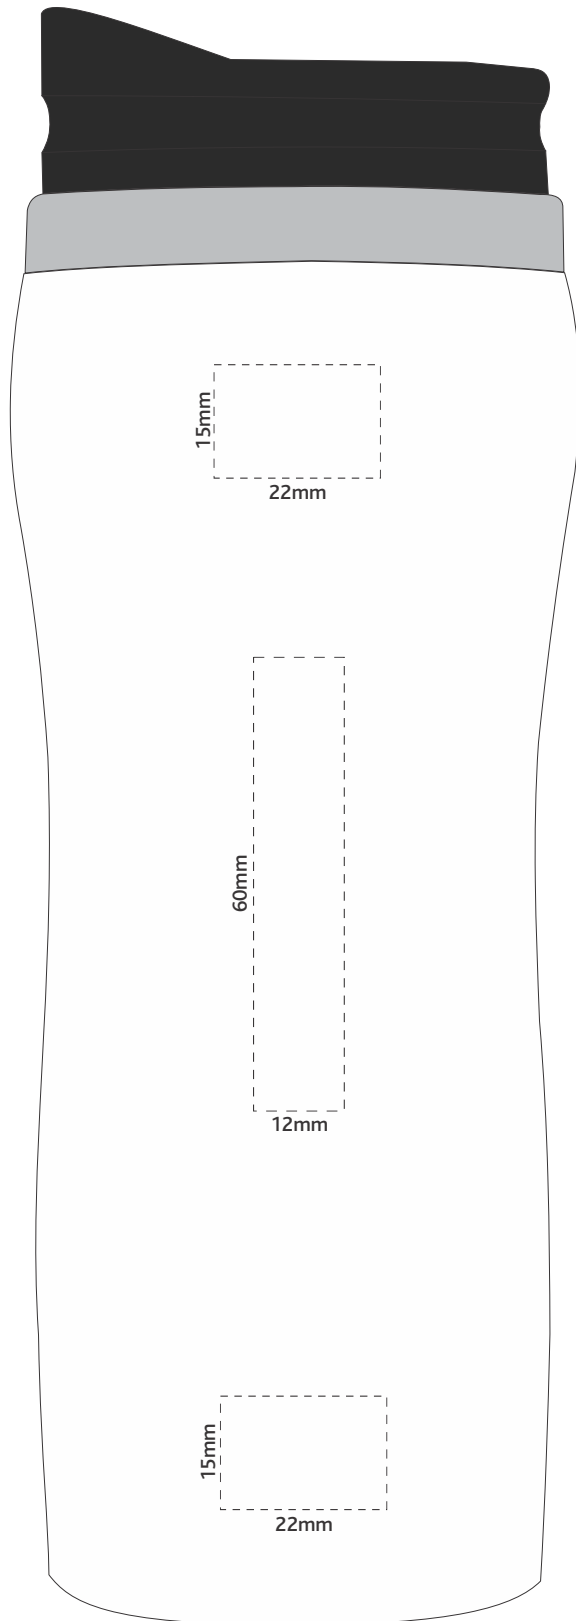

Actual Size: 100% when viewed on A4 paper

Pad Print

Actual Size: 100% when viewed on A4 paper

Laser Engraving

Coloured mugs will
Engrave to Chrome Finish

Stainless mug will
Engrave to Natural Etch Finish