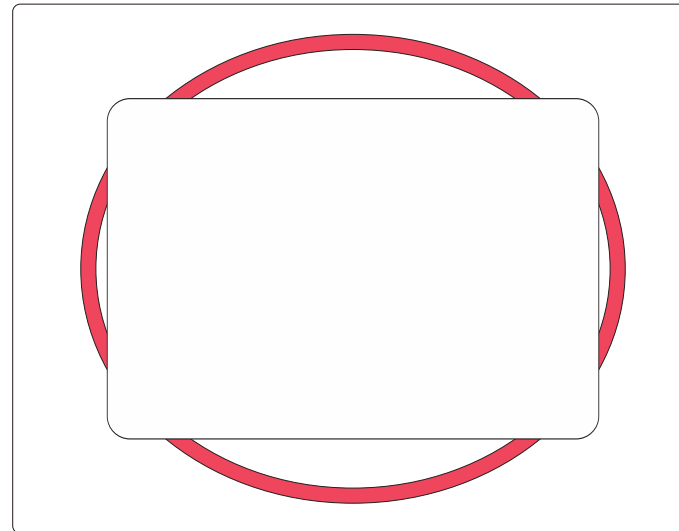

Actual Size: 100% when viewed on A4 paper

Embossing

Digital Label

Blue Line = The SIGNIFICANT PRINT AREA
(Keep all critical images & text within this box)
Black Dotted Line = Maximum print area
Pink Line = Bleed off to here

Note: Metallic PMS colours are not available to print

****Labels are on white stock only****