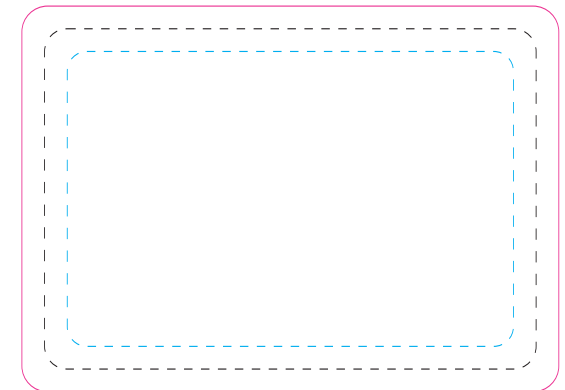

Actual Size: 100% when viewed on A4 paper

Embossing

Digital Label

Blue Line = The SIGNIFICANT PRINT AREA
(Keep all critical images & text within this box)
Black Dotted Line = Maximum print area
Pink Line = Bleed off to here

Note: Metallic PMS colours are not available to print

****Labels are on white stock only****