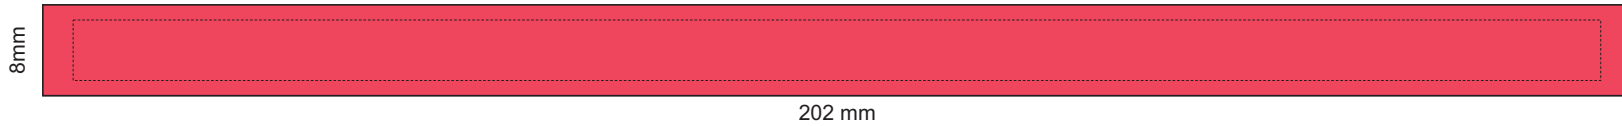

Actual Size: 100% when viewed on A4 paper

Embossing

Digital Label

Blue Line = The SIGNIFICANT PRINT AREA
(Keep all critical images & text within this box)
Black Dotted Line = Maximum print area
Pink Line = Bleed off to here

Note: Metallic PMS colours are not available to print

****Labels are on white stock only****