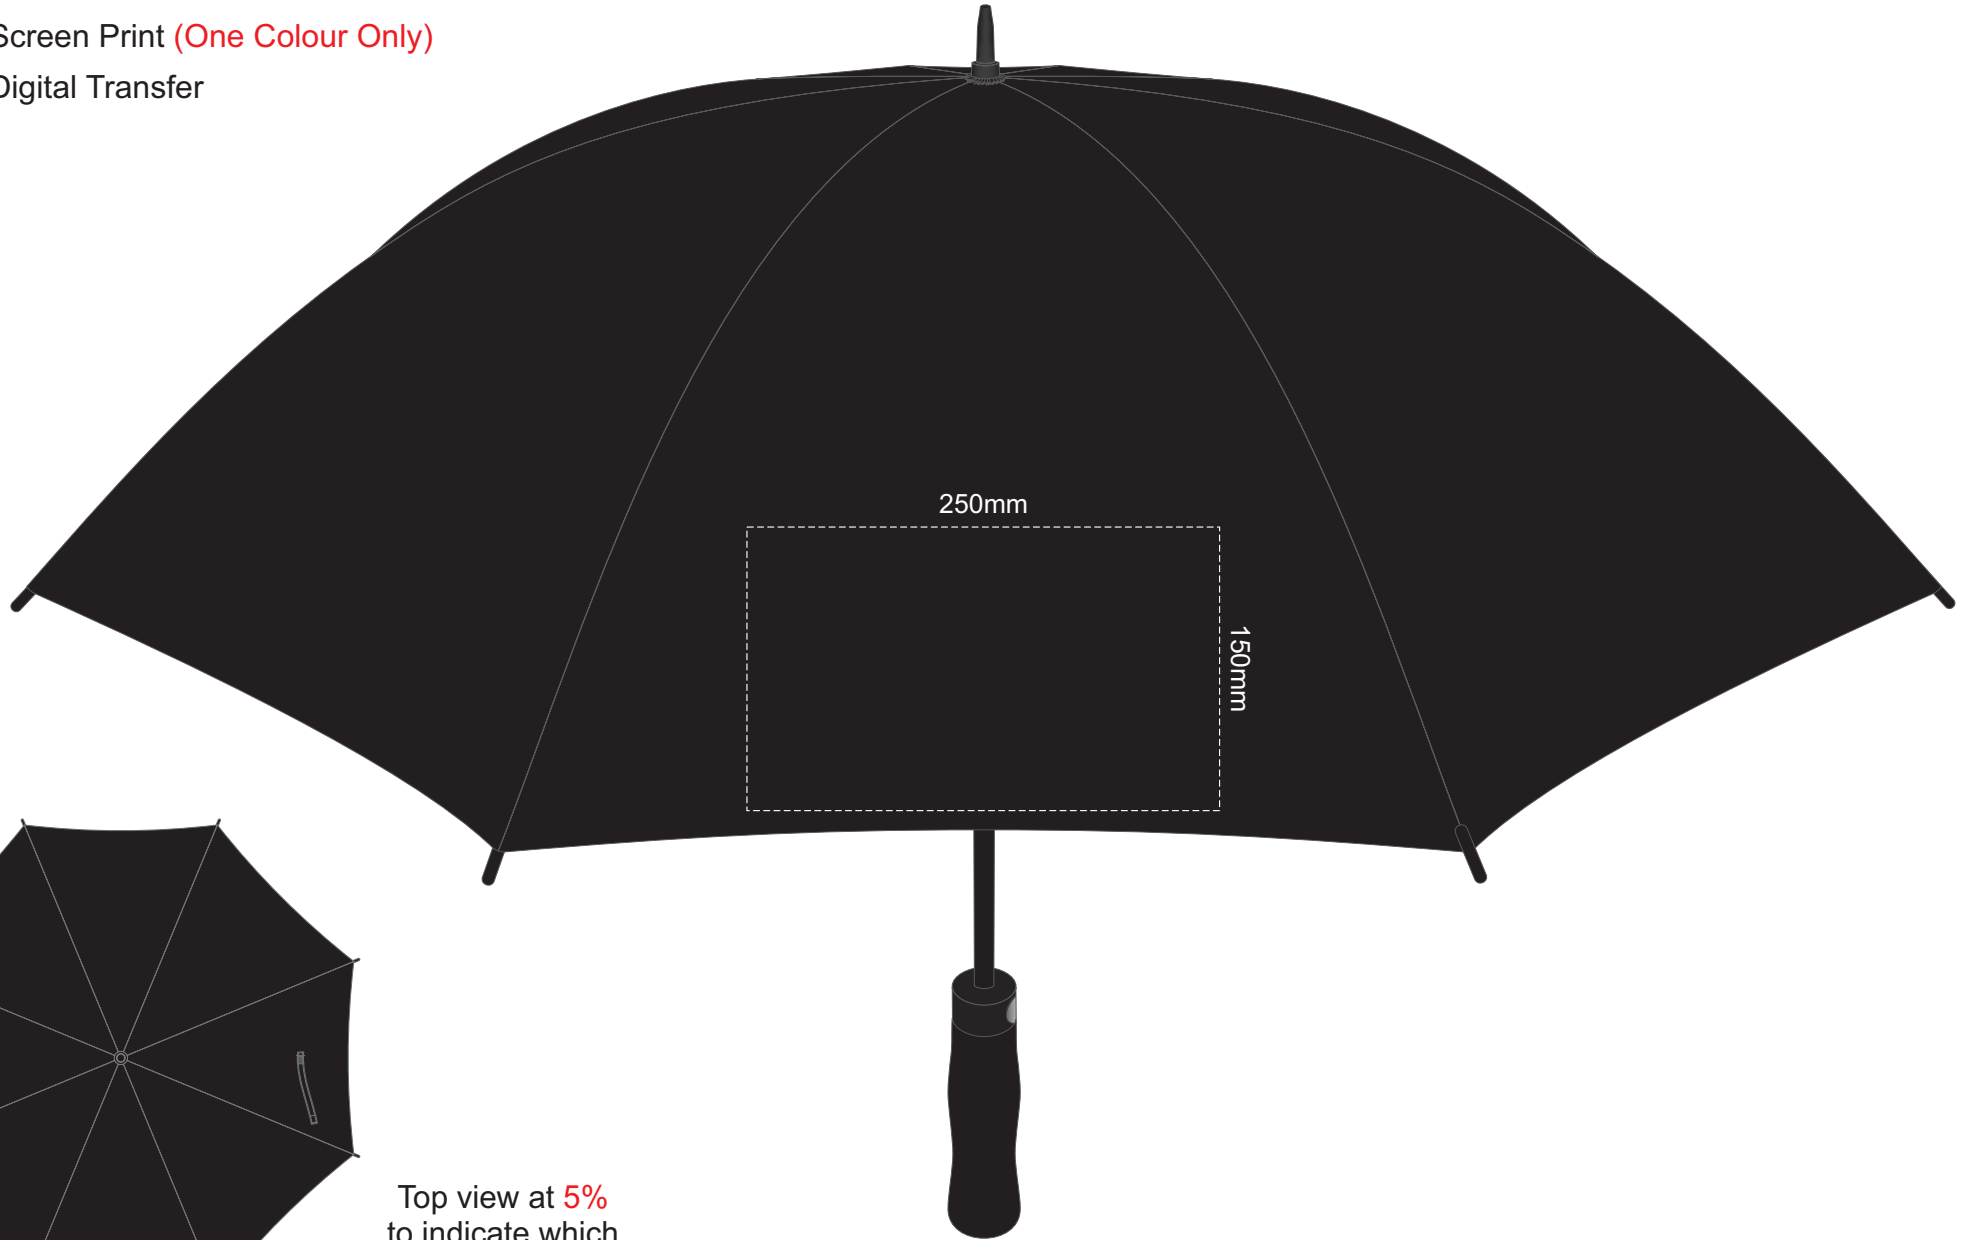

25% of Actual Size

Screen Print (One Colour Only)

Digital Transfer

Top view at 5%  
to indicate which  
panel/s to be decorated.